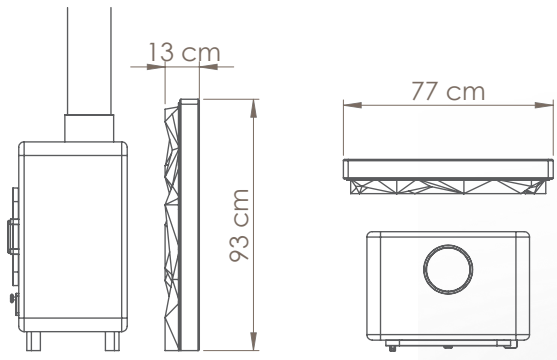

Dynamic Hygro Mass™

Energy output	3kWh per day
Humidity exchange rate	3Kg H2O per day
Power consumption	20W
Dimensions	77X93X13cm
Weight	30kg
Compatibility	Apple HomeKit, Google Home
Connectivity	WiFi 802.11n, Bluetooth