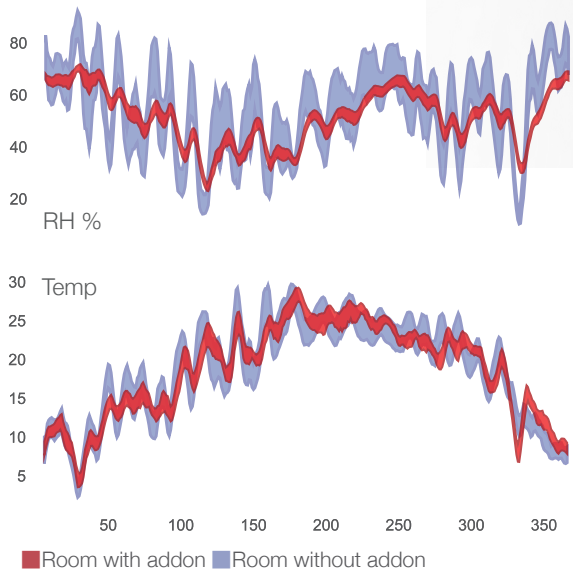

DEVELOPMENT TARGETS

The revolutionary wood stove addon

Clean, cost-effective climate balancing technology.

Temperature

Store excessive heat generated by your stove, and use it later when it's needed.

Humidity

Humidify dry air when the stove is running, and dehumidify when it's off.

DHM™

Dynamic Hygro Mass stores X30 more energy per volume, comparing to mass stoves.

Key Features:

- Use the stove that you already have.
- Heat your home when the stove is not running.
- Balance humidity, **also during the summer!**
- X30 more energy storage than a mass stove.
- Smart home enabled.
- No electricity consumption during winter, and low electricity consumption during the summer.
- Sustainable design and natural materials.

Dynamic Hygro Mass™

Energy output	3kWh per day
Humidity exchange rate	3Kg H2O per day
Power consumption	20W
Dimensions	77X93X13cm
Weight	30kg
Compatibility	Apple HomeKit, Google Home
Connectivity	WiFi 802.11n, Bluetooth