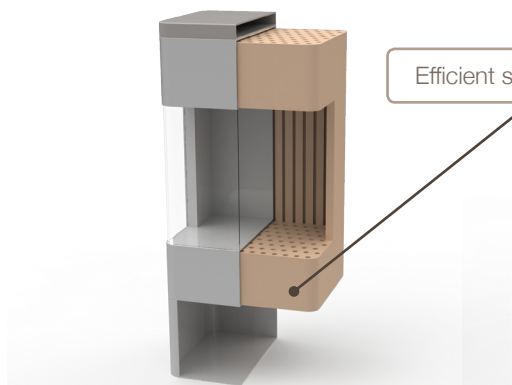

DEVELOPMENT TARGETS

THERMOTERRA
improving the climate

The revolutionary mass wood stove

Clean, cost-effective climate balancing technology.

Temperature

Store excessive heat generated by your stove, and use it later when it's needed.

Humidity

Humidify dry air when the stove is running, and dehumidify when it's off.

DHM™

Dynamic Hygro Mass stores **X30** more energy per volume, comparing to mass stoves.

Key Features:

- Heat your home when the stove is not running.
- Balance humidity, **also during the summer!**
- X30 more energy storage than a mass stove.
- Smart home enabled.
- No electricity consumption during winter, and low electricity consumption during the summer.
- Sustainable design and natural materials.

Efficient space usage

Log Compartment