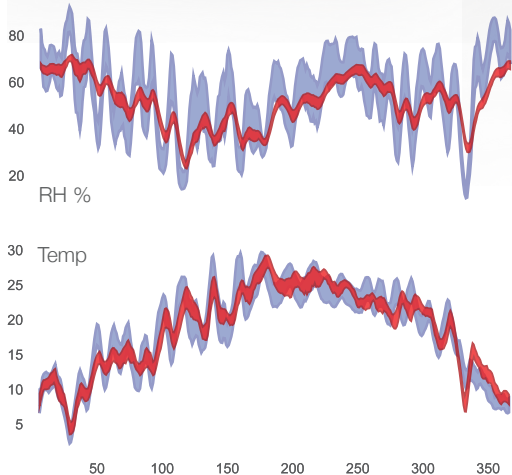

■ Room with add-on ■ Room without add-on

Energy output	3kWh per day
Humidity exchange rate	3Kg H2O per day
Power consumption	20W
Dimensions	80X1300X64cm
Weight	150kg
Compatibility	Apple HomeKit, Google Home
Connectivity	WiFi 802.11n, Bluetooth