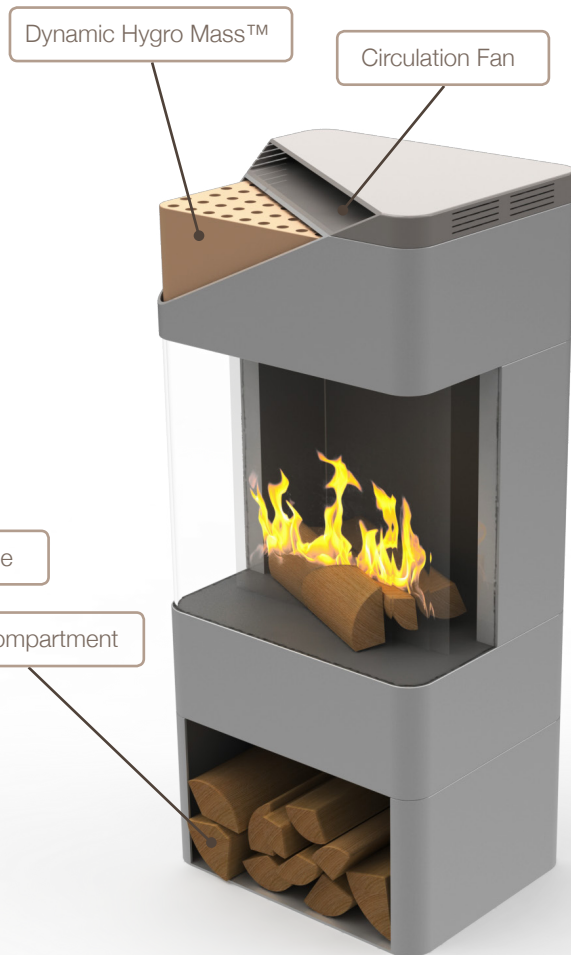

### Temperature

Store excessive heat generated by your stove, and use it later when it's needed.

### Humidity

Humidify dry air when the stove is running, and dehumidify when it's off.

### DHM™

Dynamic Hygro Mass stores **X30** more energy per volume, comparing to mass stoves.

### Key Features:

- Heat your home when the stove is not running.
- Balance humidity, **also during the summer!**
- X30 more energy storage than a mass stove.
- Smart home enabled.
- No electricity consumption during winter, and low electricity consumption during the summer.
- Sustainable design and natural materials.